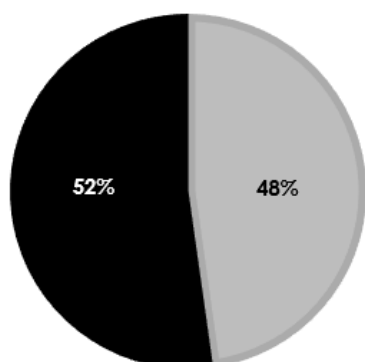

## Gender Pay Gap Report

	Mean	Median
Difference in hourly rate %	10.96	1.59
Difference in bonus pay %	0.00	0.00
Who received bonus pay	No one	No one

### Pay quartiles

The percentage of men and women in each of the employer's payroll quartiles.

#### UPPER QUARTILE

■ Men ■ Women